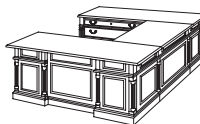

Left Lateral File U Desk
7990-538
72W 110D 30H
Consists of:
-580 Right Single Pedestal Desk
-548 Left Lateral File Credenza
-59 U Bridge