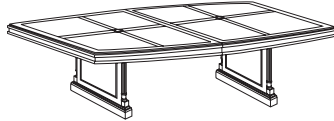

8' Boat Shaped Expandable Conference Table
7990-96EX
96W 48D 30H
Consists of:
-9031 Left & Right Tops
-9033 Bases (2 needed)
-9034 Rail Set for 8' Table