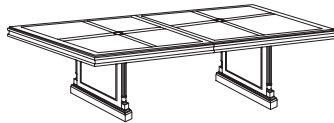

10' Boat Shaped Expandable Conference Table
7990-120EX
120W 48D 30H
Consists of:
-9030 Left & Right Tops
-9033 Bases (2 needed)
-9038 Rail Set for 10' Table

8' Rectangular Expandable Conference Table
7990-96REX
96W 48D 30H
Consists of:
-9028 Left & Right Tops
-9033 Bases (2 needed)
-9034 Rail Set for 8' Table