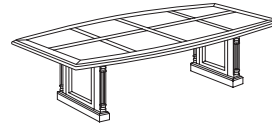

10' Boat Shaped Conference Table
7990-99
120W 48D 30H
Consists of:
-005 Two Piece Top
-007 Slab End Bases (set)