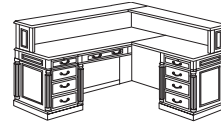

Left Executive L Desk with HPL Top

7990-49HPL
66W 78D 30H
Consists of:
-480HPL Right Single Pedestal Desk
-589HPL Left Single Pedestal Return

Right Reception L Desk
7990-66
72W 84D 44H
Consists of:
-507 Left Single Pedestal Desk
-579 Right Single Pedestal Return
-524 Desk Riser
-525 Return Riser