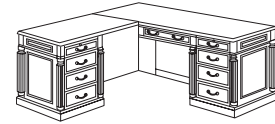

Table Desk with HPL Top
7990-88HPL
72W 36D 30H

Executive Credenza with HPL Top
7990-20HPL
72W 24D 30H

Executive Credenza
7990-21
72W 24D 30H

Computer Credenza
7990-22
72W 24D 30H

Right Executive L Desk
7990-48
66W 78D 30H
Consists of:
-470 Left Single Pedestal Desk
-579 Right Single Pedestal Return