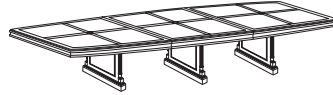

12' Boat Shaped Expandable Conference Table
7990-144EX
144W 48D 30H
Consists of:
-9031 Left & Right Tops
-9032 Center Top & Rails
-9033 Bases (3 needed)
-9035 Rail Set for -9031 (2 needed)