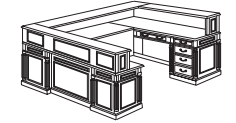

Left Reception U Desk
7990-69
72W 110D 44H
Consists of:
-508 Right Single Pedestal Desk
-588 Left Single Pedestal Credenza
-59 U Bridge
-521 Desk Riser
-522 Credenza Riser
-523 Bridge Riser

Right Executive U Desk with HPL Top
7990-37HPL
72W 110D 30H
Consists of:
-570HPL Left Single Pedestal Desk
-577HPL Rt Single Pedestal Credenza
-59HPL U Bridge

Left Executive U Desk with HPL Top
7990-38HPL
72W 110D 30H
Consists of:
-580HPL Right Single Pedestal Desk
-588HPL Left Single Pedestal Credenza
-59HPL U Bridge

Right Reception U Desk with HPL Top
7990-68HPL
72W 110D 44H
Consists of:
-507HPL Left Single Pedestal Desk
-577HPL Rt Single Pedestal Credenza
-59HPL U Bridge
-521HPL Desk Riser
-522HPL Credenza Riser
-523HPL Bridge Riser

Left Reception U Desk with HPL Top
7990-69HPL
72W 110D 44H
Consists of:
-508HPL Right Single Pedestal Desk
-588HPL Left Single Pedestal Credenza
-59HPL U Bridge
-521HPL Desk Riser
-522HPL Credenza Riser
-523HPL Bridge Riser