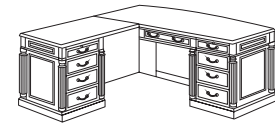

Left Executive Bow Front L Desk
7990-58B
72W 88D 30H
Consists of:
-580B Right Single Pedestal Desk
-589 Left Single Pedestal Return