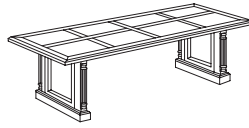

8' Rectangular Conference Table
7990-94
96W 48D 30H
Consists of:
-004 Top
-007 Slab End Bases (set)