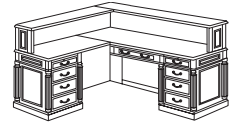

Left Reception L Desk
7990-67
72W 84D 44H
Consists of:
-508 Right Single Pedestal Desk
-589 Left Single Pedestal Return
-526 Desk Riser
-527 Return Riser

Right Executive Bow Front U Desk with HPL Top
7990-37BHPL
72W 114D 30H
Consists of:
-570BHPL Left Single Pedestal Desk
-577HPL Rt Single Pedestal Credenza
-59HPL U Bridge

Left Executive Bow Front U Desk with HPL Top
7990-38BHPL
72W 114D 30H
Consists of:
-580BHPL Right Single Pedestal Desk
-588HPL Left Single Pedestal Credenza
-59HPL U Bridge

Right Reception L Desk with HPL Top
7990-66HPL
72W 84D 44H
Consists of:
-507HPL Left Single Pedestal Desk
-579HPL Right Single Pedestal Return
-524HPL Desk Riser
-525HPL Return Riser

Left Reception L Desk with HPL Top
7990-67HPL
72W 84D 44H
Consists of:
-508HPL Right Single Pedestal Desk
-589HPL Left Single Pedestal Return
-526HPL Desk Riser
-527HPL Return Riser