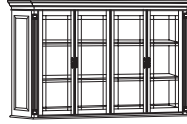

Overhead Storage with Wire Mesh Doors
7990-463
71.75W 16D 50H

Overhead Storage with Wire Mesh Doors
7990-41
36W 15D 50H

Executive Two-Door Cabinet with HPL Top
7990-14HPL
36W 24D 30H

Executive Overhead Storage with Leaded Glass Doors
7990-64
72W 15D 50H