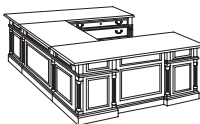

Right Lateral File U Desk
7990-537
72W 110D 30H
Consists of:
-570 Left Single Pedestal Desk
-547 Right Lateral File Credenza
-59 U Bridge