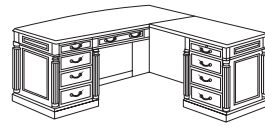

Right Executive Bow Front L Desk
7990-57B
72W 88D 30H
Consists of:
-570B Left Single Pedestal Desk
-579 Right Single Pedestal Return