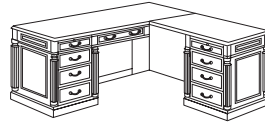

7990-57BHPL
72W 88D 30H
Consists of:
-570BHPL Left Single Pedestal Desk
-579HPL Right Single Pedestal Return

Right Executive L Desk
7990-57
72W 84D 30H
Consists of:
-570 Left Single Pedestal Desk
-579 Right Single Pedestal Return