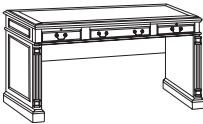

Left Executive L Desk
7990-58
72W 84D 30H
Consists of:
-580 Right Single Pedestal Desk
-589 Left Single Pedestal Return

Table Desk
7990-88
72W 36D 30H

Executive Credenza
7990-20
72W 24D 30H

Right Executive L Desk with HPL Top

7990-57HPL
72W 84D 30H
Consists of:
-570HPL Left Single Pedestal Desk
-579HPL Right Single Pedestal Return

Left Executive L Desk with HPL Top

7990-58HPL
72W 84D 30H
Consists of:
-580HPL Right Single Pedestal Desk
-589HPL Left Single Pedestal Return