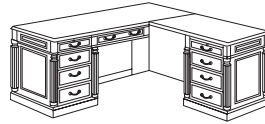

Table Desk with HPL Top
7990-88HPL
72W 36D 30H

Executive Credenza with HPL Top
7990-20HPL
72W 24D 30H

Executive Credenza
7990-21
72W 24D 30H

Computer Credenza
7990-22
72W 24D 30H

Right Executive L Desk
7990-48
66W 78D 30H
Consists of:
-470 Left Single Pedestal Desk
-579 Right Single Pedestal Return