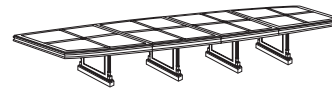

16' Boat Shaped Expandable Conference Table
7990-192EX
192W 48D 30H
Consists of:
-9031 Left & Right Tops
-9032 Center Top & Rails (2 needed)
-9033 Bases (4 needed)
-9035 Rail Set for -9031 (2 needed)