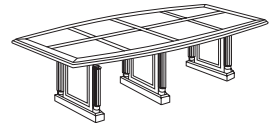

Keswick VENEER COLLECTION

Presentation Board
7990-650
48W 4.75D 49H

8' Rectangular Conference Table
7990-94
96W 48D 30H
Consists of:
-004 Top
-007 Slab End Bases (set)

10' Boat Shaped Conference Table
7990-99
120W 48D 30H
Consists of:
-005 Two Piece Top
-007 Slab End Bases (set)