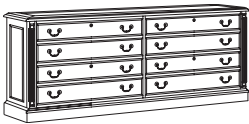

Right Executive L Desk with HPL Top

7990-48HPL
66W 78D 30H
Consists of:
-470HPL Left Single Pedestal Desk
-579HPL Right Single Pedestal Return

Left Executive L Desk with HPL Top

7990-49HPL
66W 78D 30H
Consists of:
-480HPL Right Single Pedestal Desk
-589HPL Left Single Pedestal Return