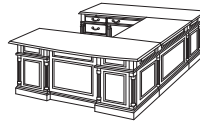

Right Executive L Desk with HPL Top

7990-48HPL
66W 78D 30H
Consists of:
-470HPL Left Single Pedestal Desk
-579HPL Right Single Pedestal Return

Left Executive Bow Front U Desk
7990-38B
72W 114D 30H
Consists of:
-580B Right Single Pedestal Desk
-588 Left Single Pedestal Credenza
-59 U Bridge