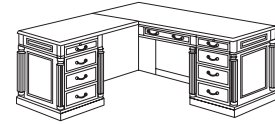

7990-58BHPL
72W 88D 30H
Consists of:
-580BHPL Right Single Pedestal Desk
-589HPL Left Single Pedestal Return

Left Executive L Desk
7990-58
72W 84D 30H
Consists of:
-580 Right Single Pedestal Desk
-589 Left Single Pedestal Return