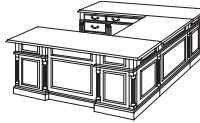

Left Executive U Desk
7990-38
72W 110D 30H
Consists of:
-580 Right Single Pedestal Desk
-588 Left Single Pedestal Credenza
-59 U Bridge