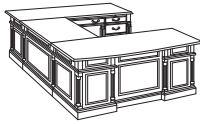

Computer Credenza with HPL Top
7990-22HPL
72W 24D 30H

Lateral File Credenza with HPL Top
7990-26HPL
72W 24D 30H

Keswick VENEER COLLECTION

Right Executive Bow Front U Desk
7990-37B
72W 114D 30H
Consists of:
-570B Left Single Pedestal Desk
-577 Right Single Pedestal Credenza
-59 U Bridge