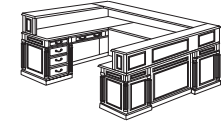

Right Reception U Desk
7990-68
72W 110D 44H
Consists of:
-507 Left Single Pedestal Desk
-577 Right Single Pedestal Credenza
-59 U Bridge
-521 Desk Riser
-522 Credenza Riser
-523 Bridge Riser