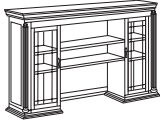

Executive Overhead Storage with Leaded Glass Doors
7990-64
72W 15D 50H