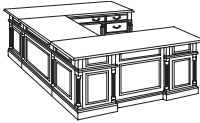

Right Executive U Desk
7990-37
72W 110D 30H
Consists of:
-570 Left Single Pedestal Desk
-577 Right Single Pedestal Credenza
-59 U Bridge